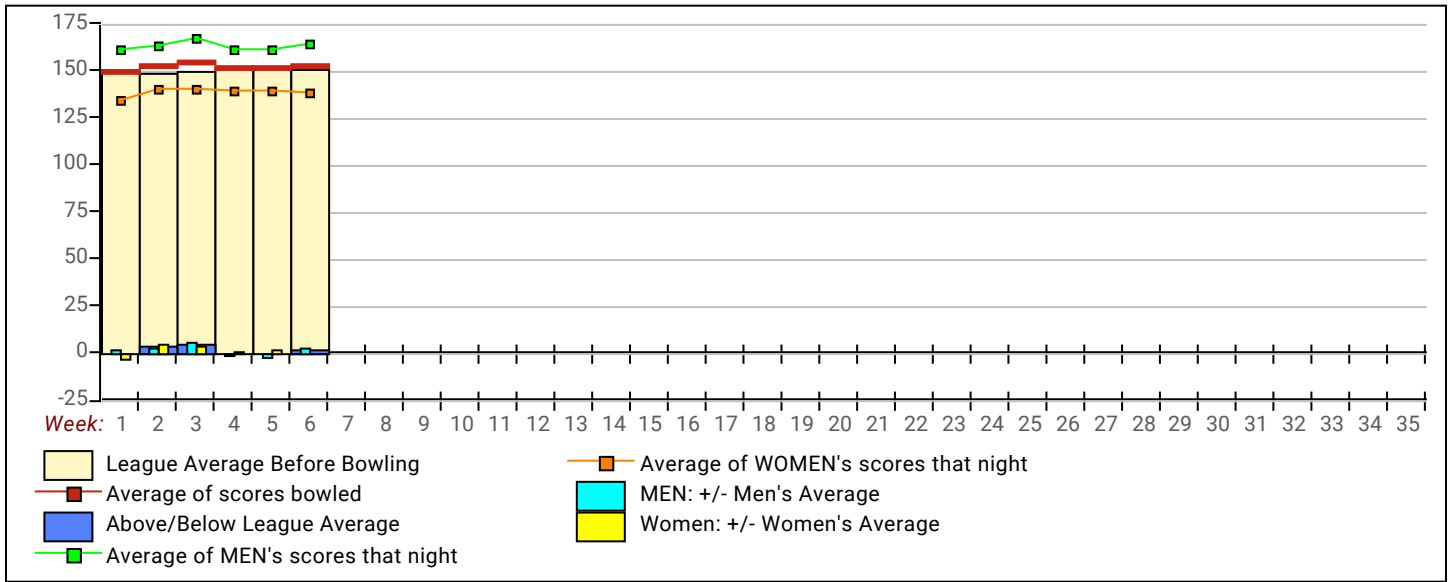

League Average Week-by-Week

Temporary Substitutes

Name	Avg HDCP		Pins	Gms	High Game	High Sers	HDCP Game	HDCP Sers	-1-	-2-	-3-	Total	HDCP Total
Steve Taylor	bk174	41	528	3	208	528	249	651				0	0
Abby Hawkins	bk122	88	810	6	176	458	264	722				0	0
Ahmai Nakayama	bk127	83	392	3	134	392	217	641				0	0